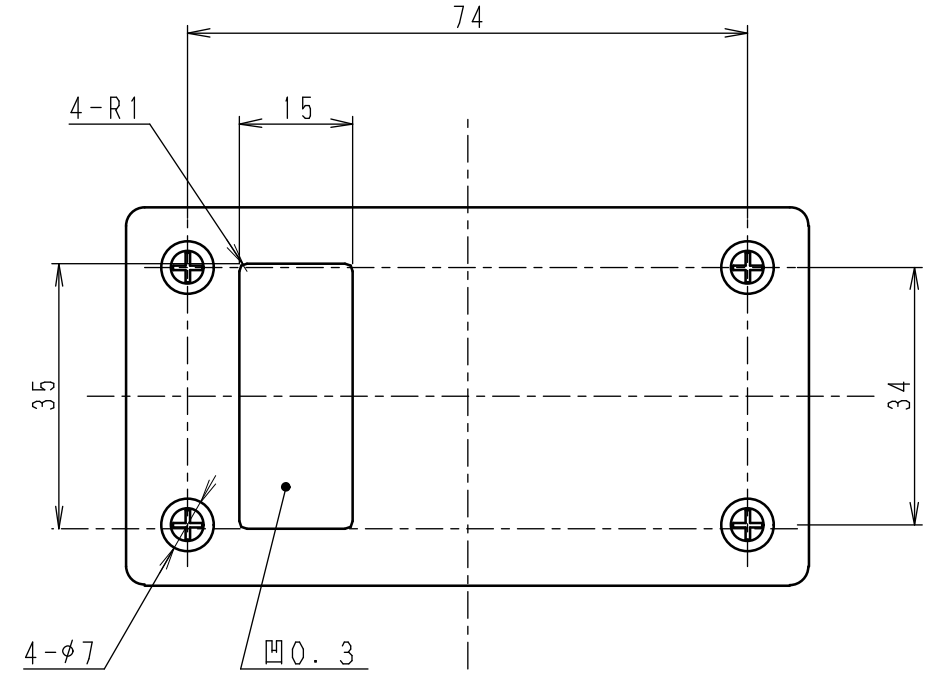

A B C D E F G H

1

2

3

4

5

6

配線用穴あり

UNIT	ANGLE	DESCRIPTION	HERTZ CORP.
mm	3rd		
MODEL	外形寸法図		
HPB-032SW-K	DRAWING NO.		SHEET
ISSUED	H2C-00954-11		1/1
'09.10.08			