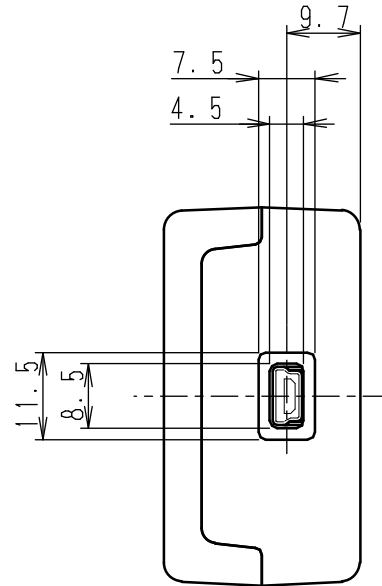

A B C D E F G H

1

2

3

4

5

6

配線用穴あり

UNIT	ANGLE	DESCRIPTION	HERTZ CORP.
mm	3rd		
MODEL	外形寸法図		
HPB-032SW-K	DRAWING NO.		SHEET
ISSUED	H2C-00954-11		1/1
'09.10.08			